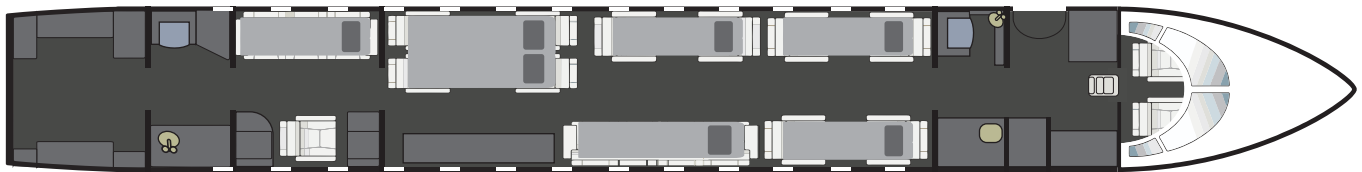

CIRRUS AVIATION

Bed Configuration

GULFSTREAM 550

N550EW

Ultra Long Range
JET TYPE

Up to 18
PASSENGER CAPACITY

2006/2022
YOM/YOR

6 ft 2 in
CABIN HEIGHT

7 ft
CABIN WIDTH

43 ft
CABIN LENGTH

13 Hours
FLIGHT TIME

Cabin Host
Domestic & International Satellite WiFi
Full Galley
AMENITIES