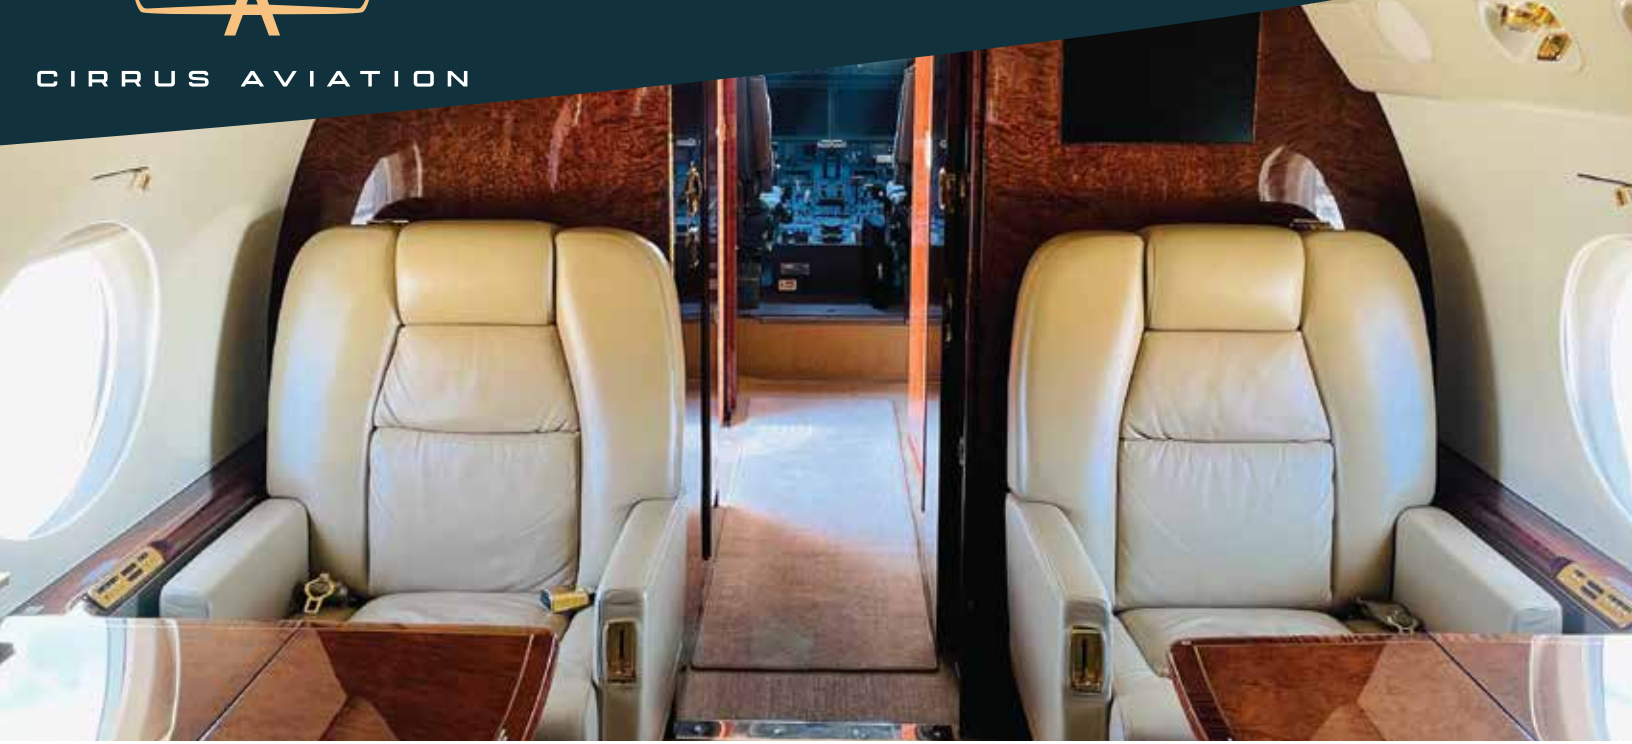

CIRRUS AVIATION

GULFSTREAM 550

N365LV

Ultra Long Range
JET TYPE

Up to 14
PASSENGER CAPACITY

2006/2022
YOM/YOR

6 ft 2 in
CABIN HEIGHT

7 ft
CABIN WIDTH

43 ft
CABIN LENGTH

13 Hours
FLIGHT TIME

Cabin Host
Domestic WiFi & Satellite
Full Galley
AMENITIES

CIRRUS AVIATION